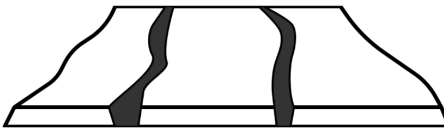

Rodzaj Blatu

Drewno

Drewno + Żywica

M-2

M-4

M-5

M-6