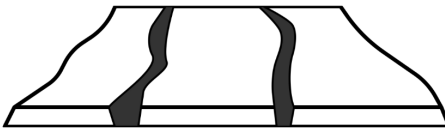

Rodzaj Blatu

Drewno

Drewno + Żywica

M-2

M-4

M-5

M-6