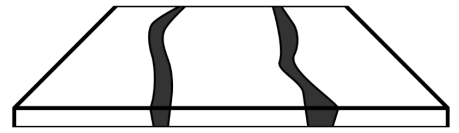

Rodzaj Blatu

Drewno

Drewno + Żywica

M-3

M-4

M-5

M-6