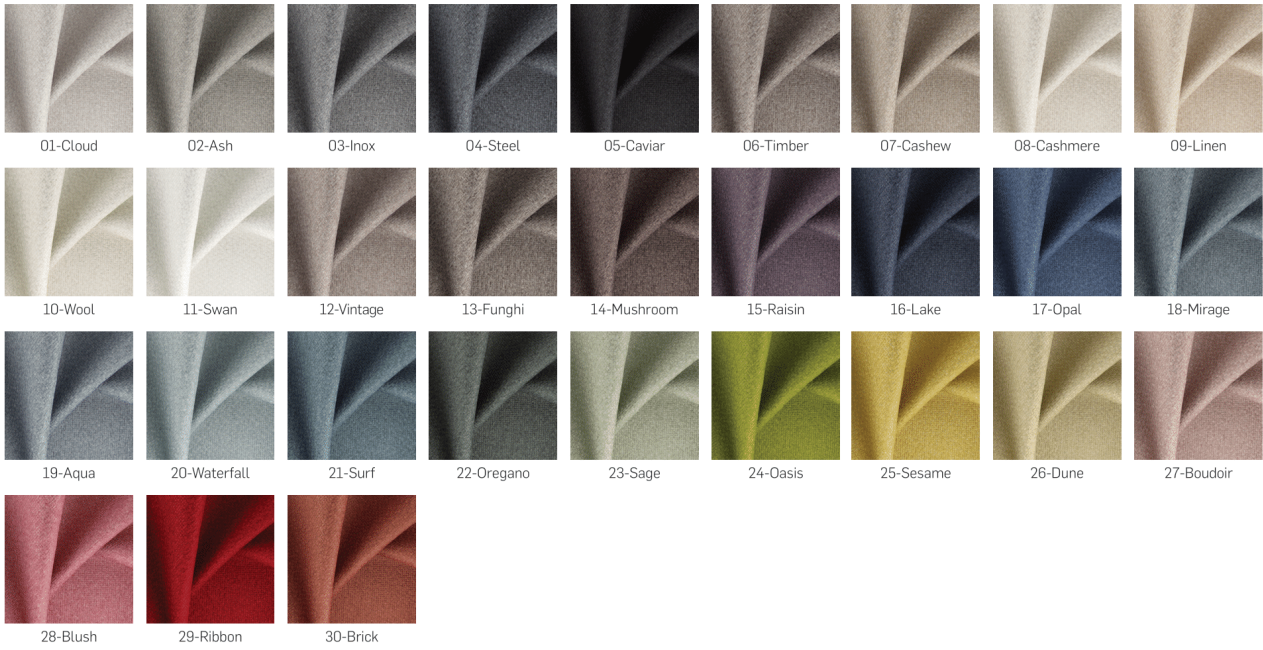

Fabric - FibreGuard - Capsule

CAPSULE

Fabric - FibreGuard - Cocktail