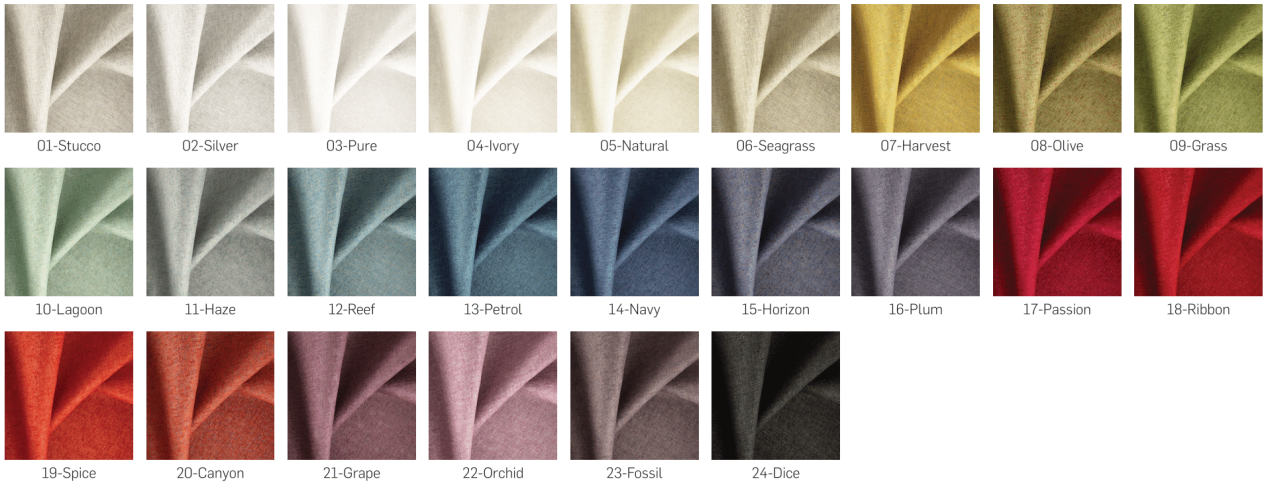

Fabric - FibreGuard - Opera