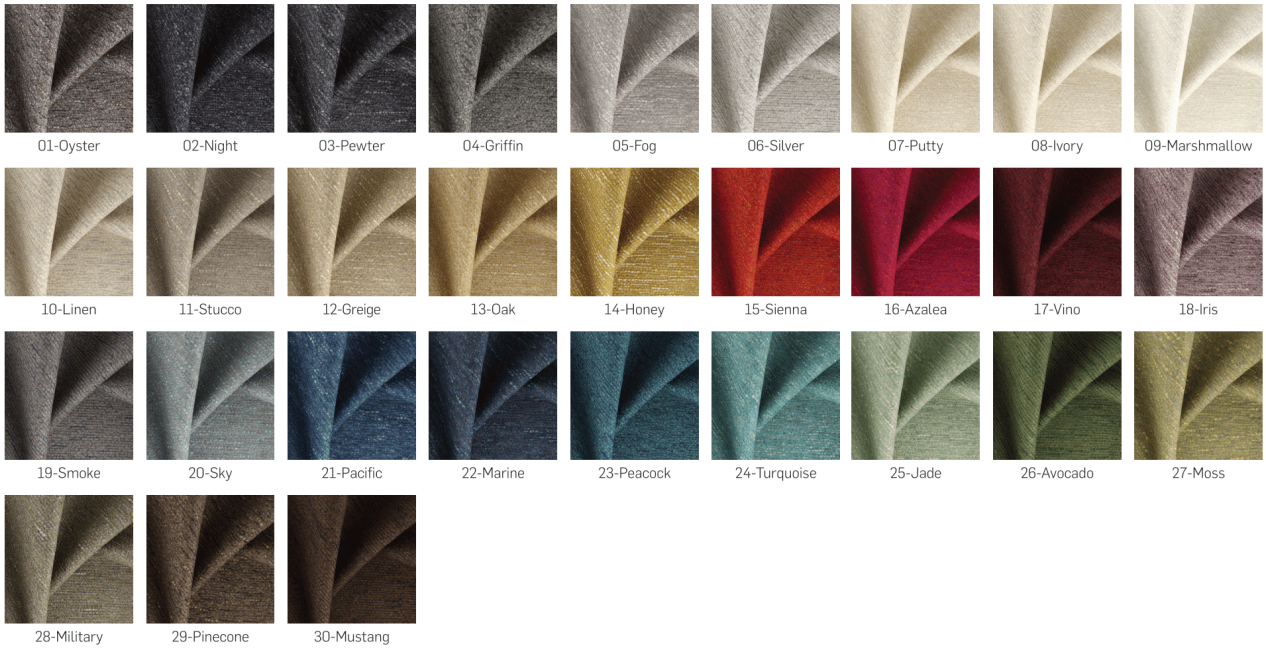

Fabric - FibreGuard - Opaline