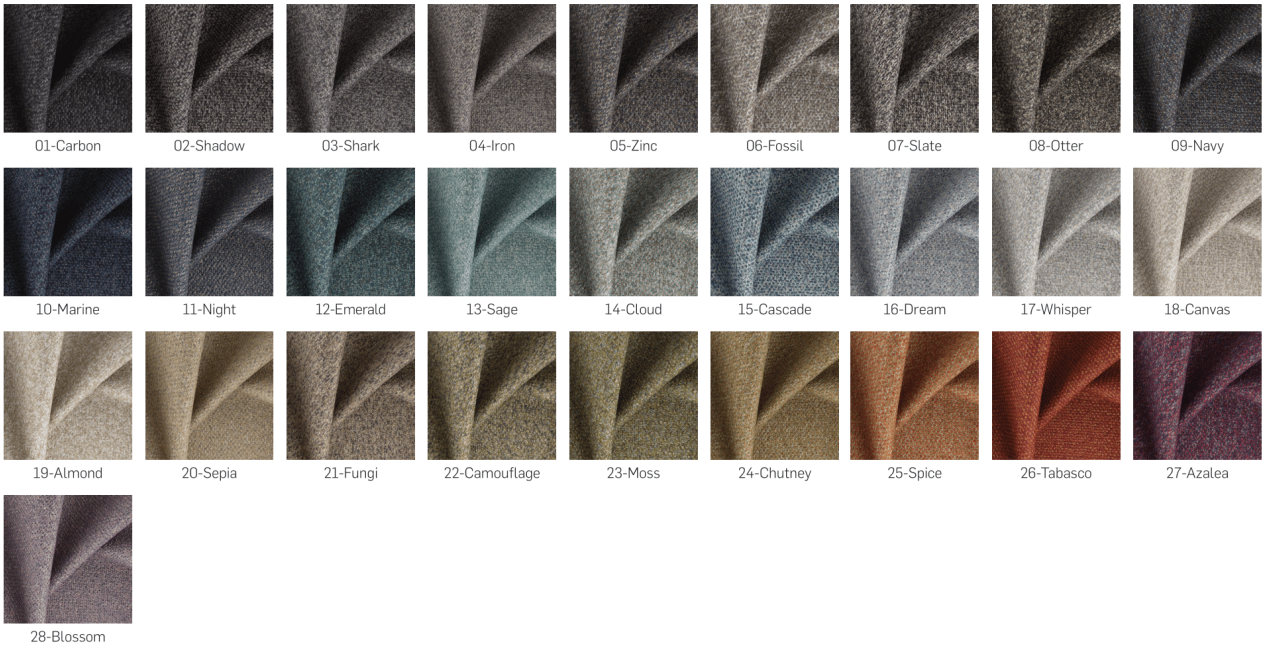

Fabric - FibreGuard - Tuxedo