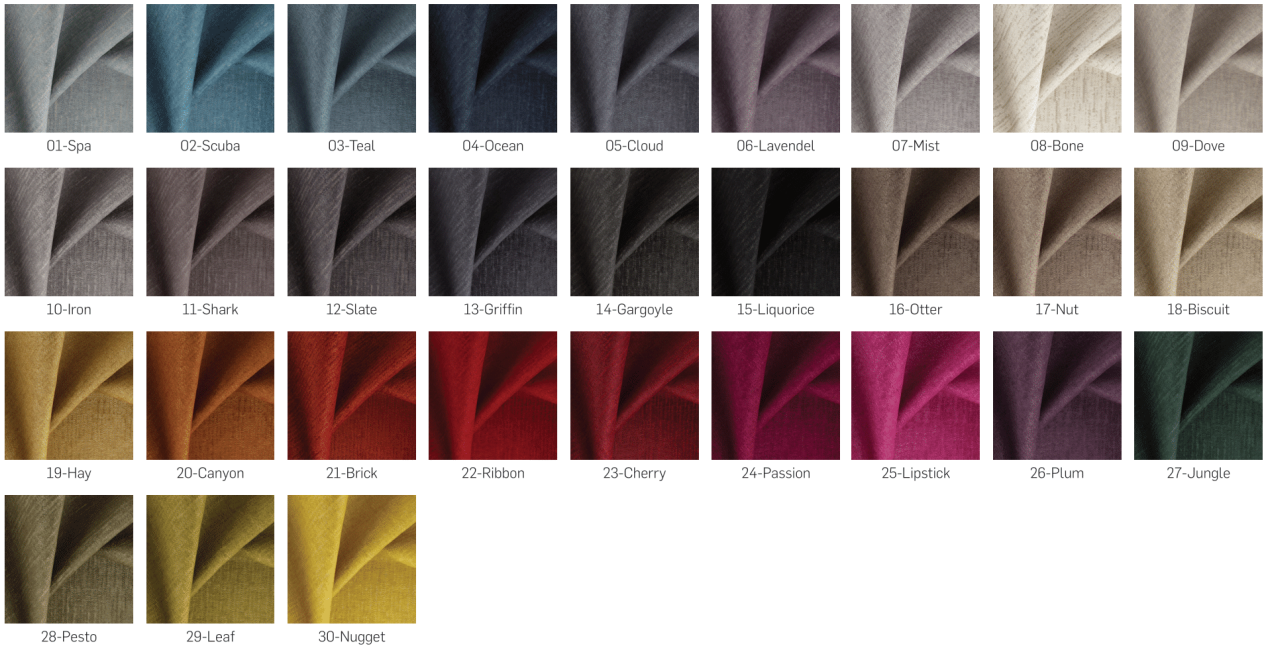

Fabric - FibreGuard - Fiesta