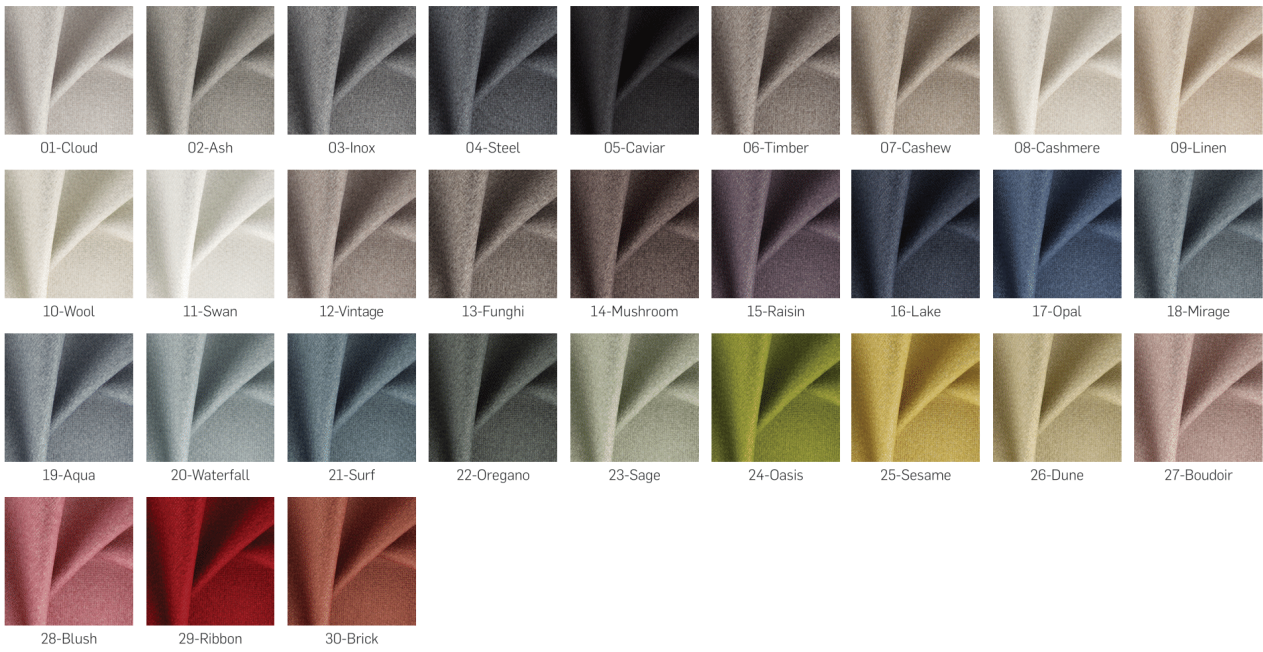

Fabric - FibreGuard - Capsule

CAPSULE

Fabric - FibreGuard - Cocktail