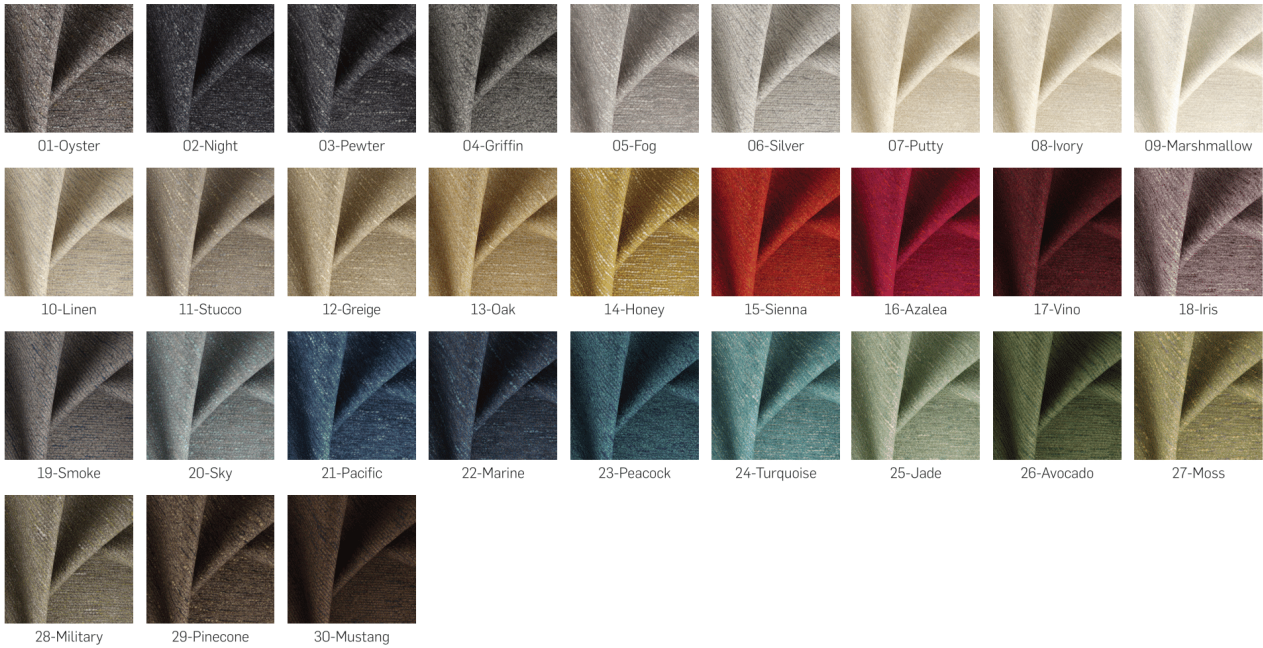

Fabric - FibreGuard - Opaline