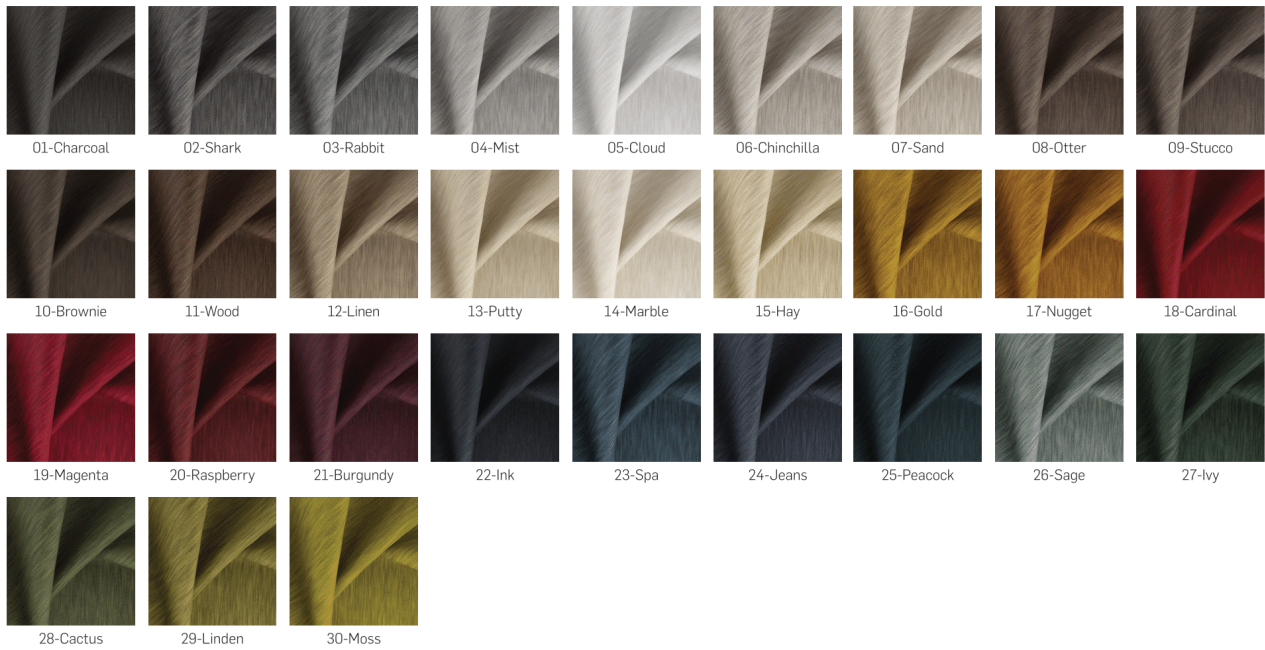

Fabric - FibreGuard - Advantages