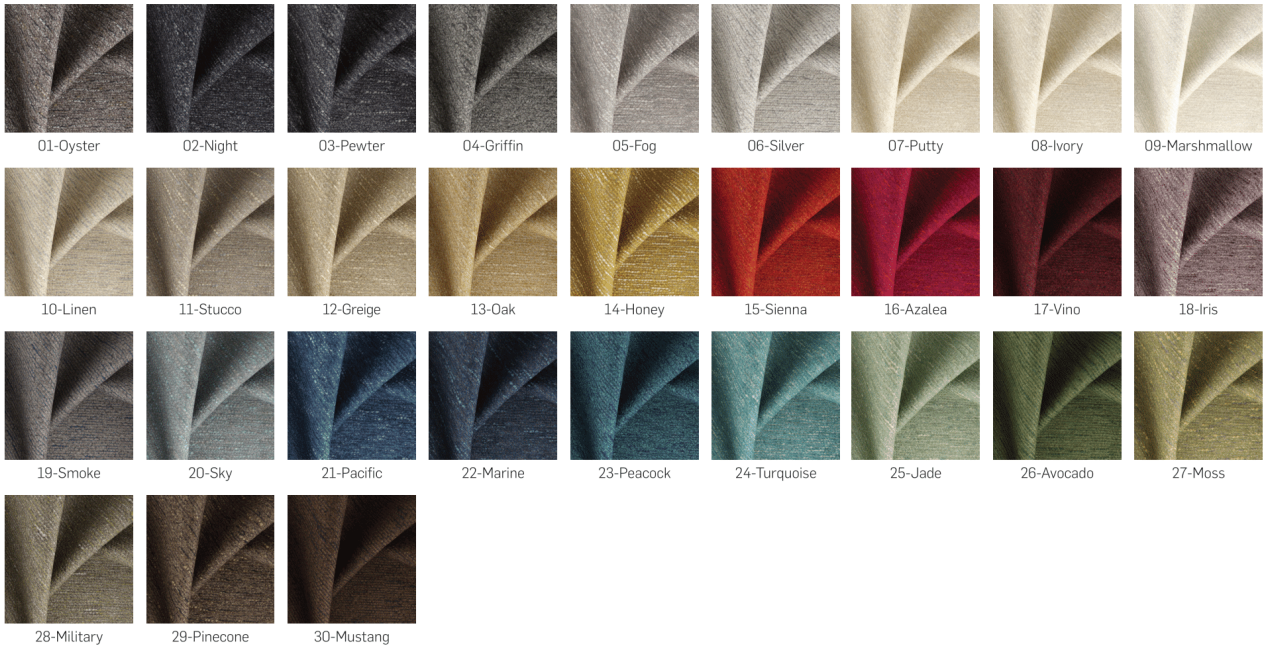

Fabric - FibreGuard - Opaline