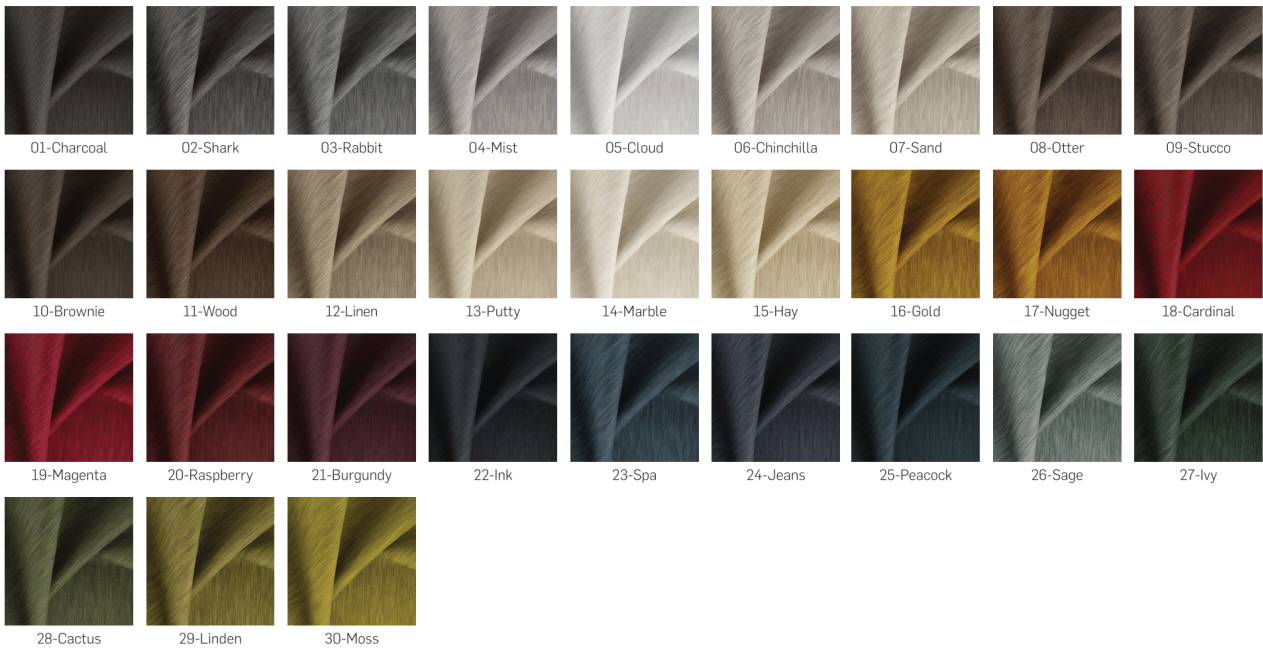

Fabric - FibreGuard - Advantages