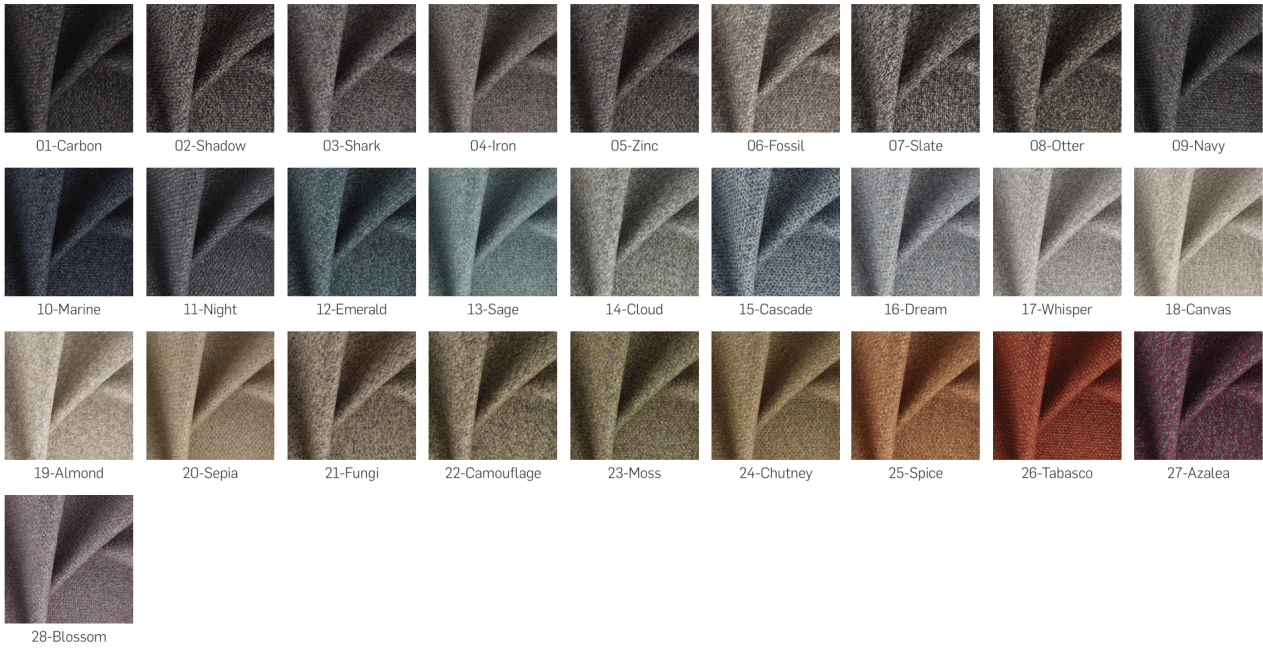

Fabric - FibreGuard - Tuxedo