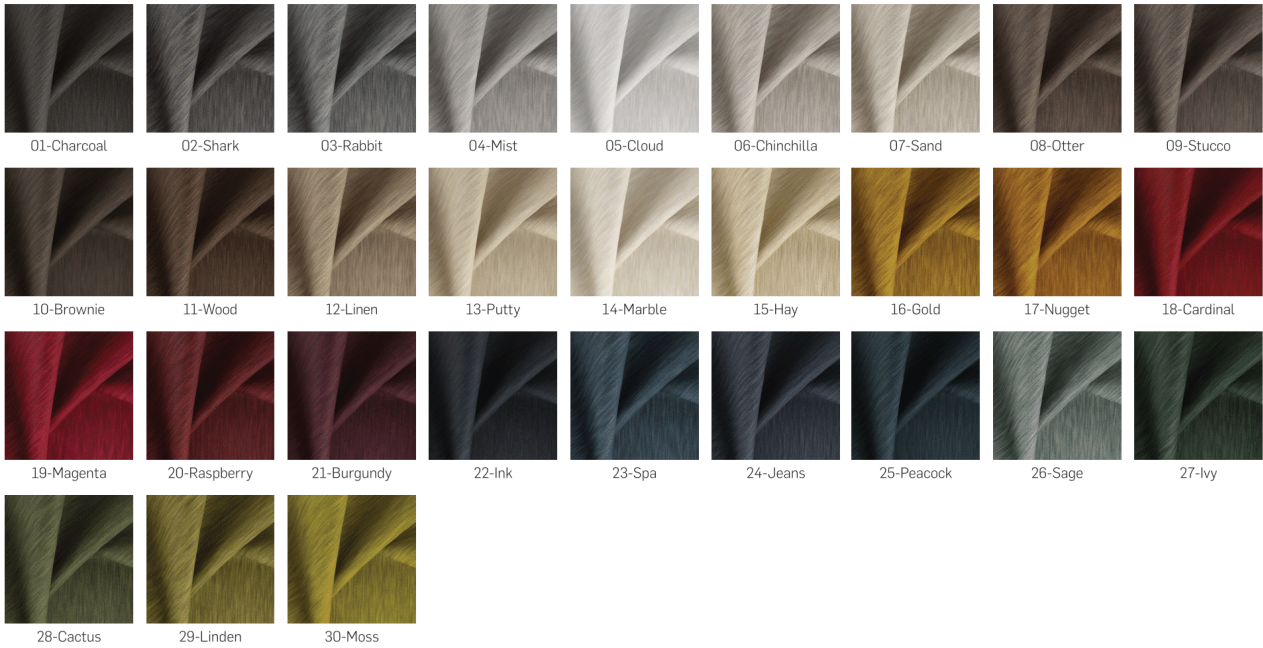

Fabric - FibreGuard - Advantages